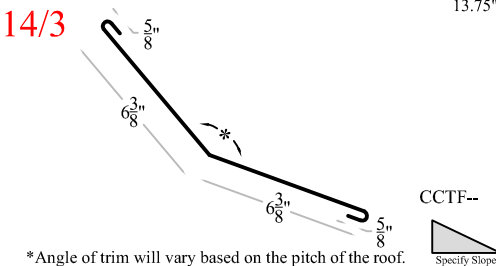

CLASSIC TRANSITION FLASHING