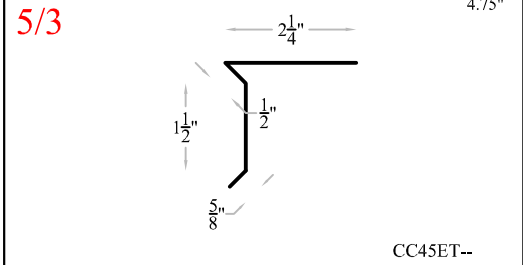

CLASSIC 4.5" T STYLE EAVE TRIM